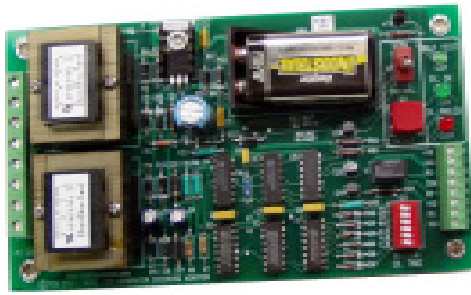

# The Model 325 **GEM** Generator Exercise Monitor

**Be Certain  
STAND-BY POWER  
is Available WHEN  
IT'S NEEDED!**

Most gen sets do not indicate that a scheduled exercise cycle has taken place, and thus may not respond during a power outage. Flight Systems' Model 325 Generator Exercise Monitor (GEM) easily solves this problem. This compact unit easily installs in a control cabinet; only four connections are required. The Model 325 monitors the exercise cycle on a weekly basis to make sure the generator *actually ran* and produced voltage. Indicators show status as "Exercise OK" or "Exercise Failed". The GEM can be connected to a dialer or alarm system, sending notice when the unit has not exercised -- this is particularly important for cell towers and other locations which are unattended. Optional accessories include: 2-zone Auto. Dialer, AC Adapter, Backup Battery Pack, Grasslin Exercise Timer & NEMA 4 enclosure.

## MODEL 325 FEATURES

- Low cost; Two-Year Warranty
- Easy to install – No connections to generator controls.
- Line powered, battery backed (standard 9V) for power outages.
- Remote Status Indicator (included) mounts in any standard outlet box.
- Covers 115V, 208V, and 230V single phase & 208/230V three phase.
- Selectable minimum exercise times from 2.3 to 72 minutes.
- Complete self-test function with continuous status indication.
- Grace period of 6.7 hrs. allows for exerciser timing variations.
- Manual and automatic reset.
- Surge protected. Dialer can be powered directly from the GEM.
- Generator can be run without disturbing exercise-monitoring cycle.
- Remote status wiring is low voltage (12V).
- Relay (SPDT) or voltage output for connection to alarm systems & dialers

**A half-speed/half-voltage modification  
is available at no extra cost.**

- Includes Remote Status Indicator (Ivory or White)  
(Junction box also included @ no charge if requested.)